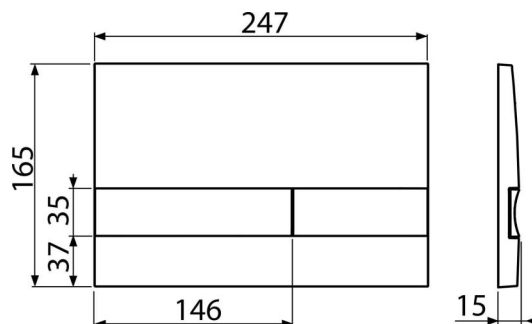

M1725

Flush plate for pre-wall installation systems, gold-polished

Application

For pre-wall installation systems and concealed WC cisterns

Features

- The possibility of combining different colors of the base plate and flush plates
- Double-acting mechanical flushing
- Compatible for all pre-wall installation systems and cisterns for building into solid walls Alca
- Surface finish: gold
- Material: plastic

Scope of supply

- Flush plate
- Fixing frame of the flush plate
- Threaded frame clamp 2 pcs
- Flushing mechanism screws 2 pcs
- Template for correct flush plate setup

Order number, Logistic information

Code	EAN	Weight (piece | packing | palett)	Dimensions (piece | packing)	Quantity (packing | palett)
M1725	8595580532031	0,40 | 9,93 | - kg	250×36×170 | 595×245×395 mm	25 | - pc

Warranty

2/2 years *

Technical specifications

- Operating force < 20 N